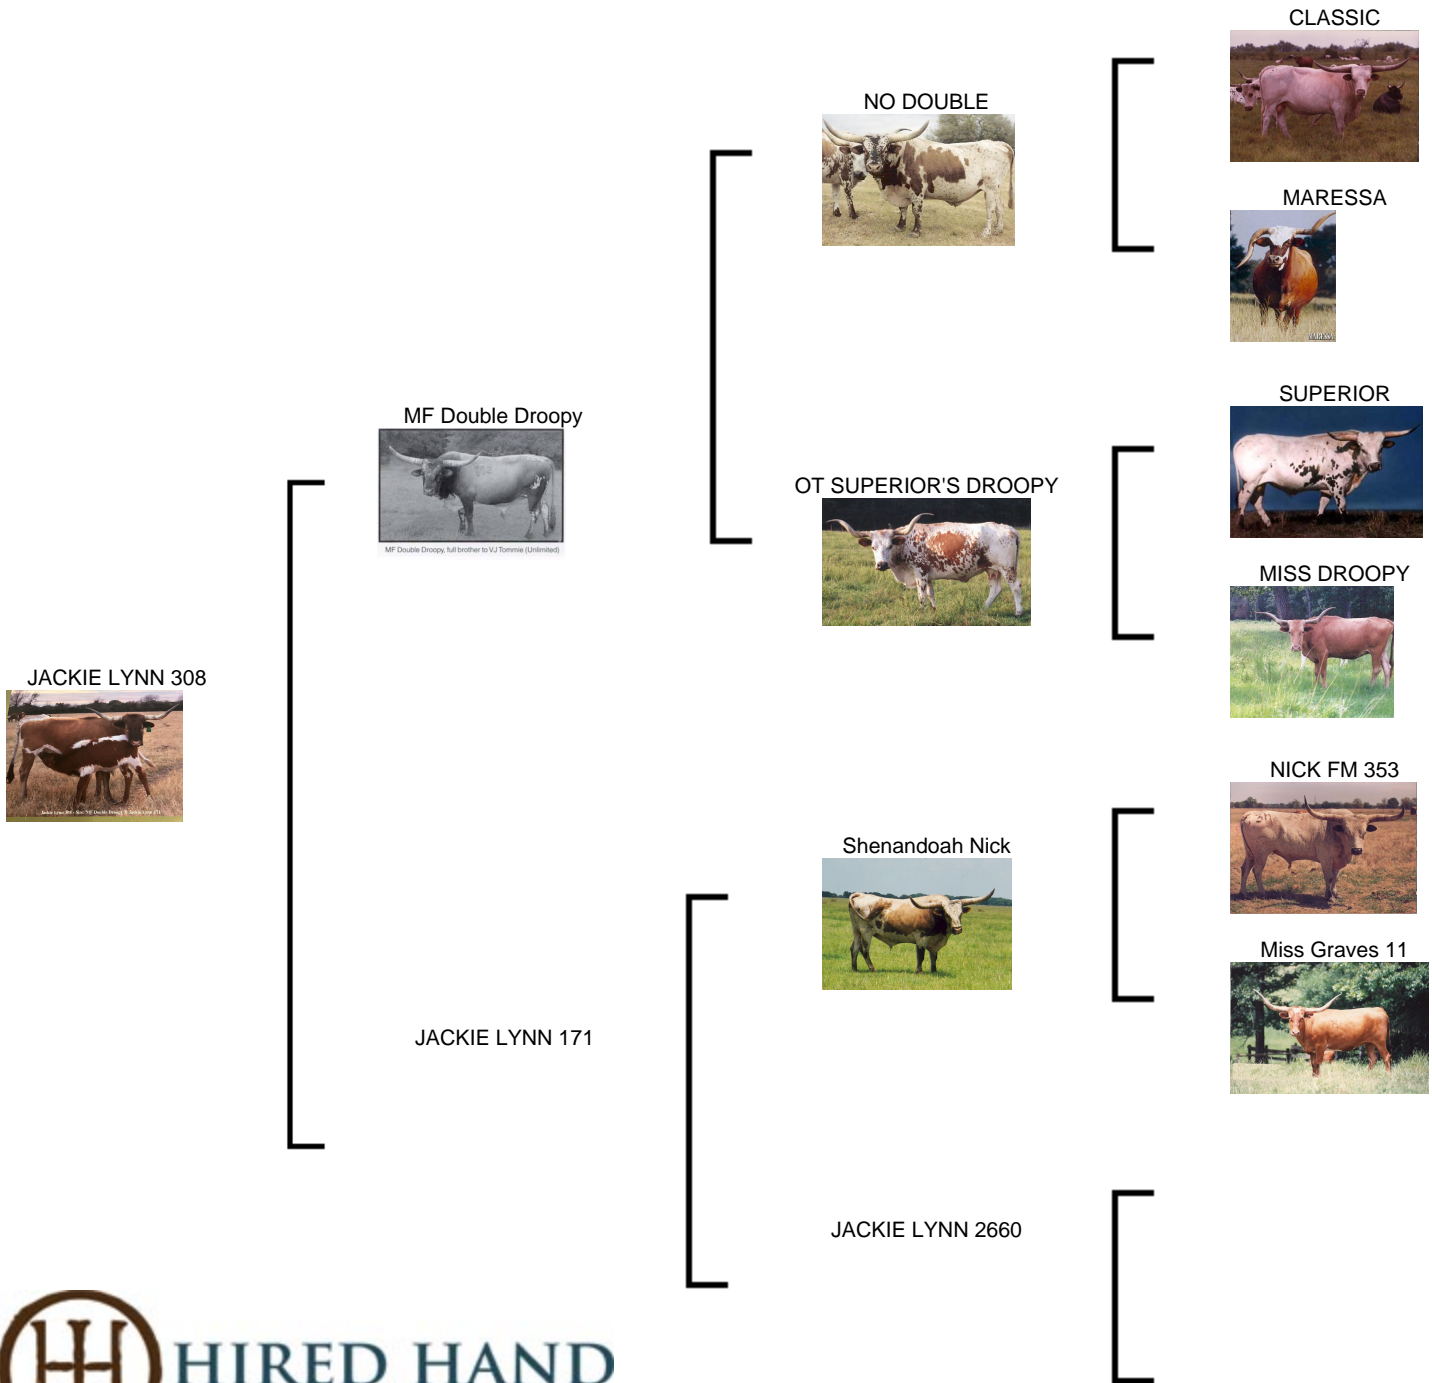

# JACKIE LYNN 308

Registration 1: c209223

Jackie Lynn 308 - Sire: MF Double Droopy X Jackie Lynn 171

Courtesy of Michael McLeod

<http://www.hiredhandsoftware.com>