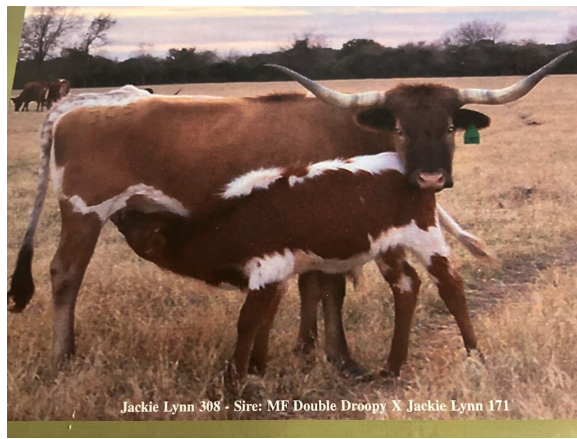

# JACKIE LYNN 308

Registration 1: c209223

Jackie Lynn 308 - Sire: MF Double Droopy X Jackie Lynn 171

Courtesy of Michael McLeod

<http://www.hiredhandsoftware.com>