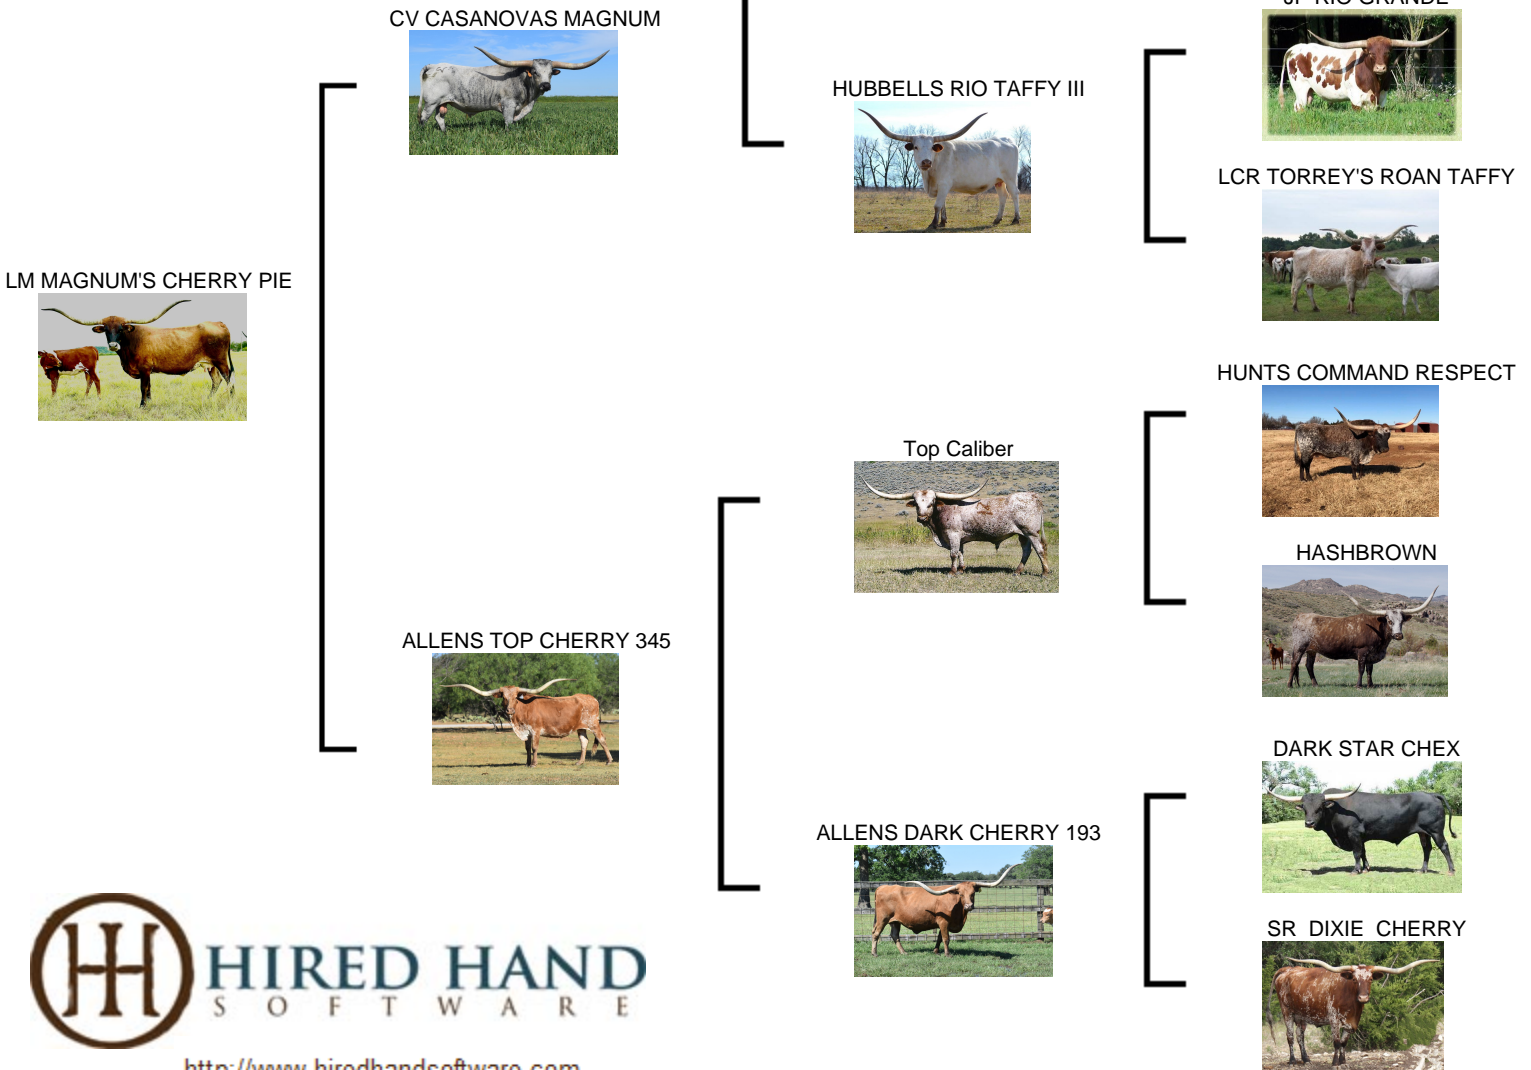

<http://www.hiredhandsoftware.com>