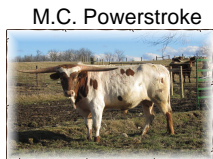

M.C. Powerstroke

Date of Birth: 04/21/2015
Registration 1: BTI92515
Owner: Hovingh - Detweiler

TTT: 63.0000 on 02/02/2017

COWBOY TUFF CHEX

COWBOY CHEX

BL RIO CATCHIT

M.C. SUPER REX

M.C. AWESOME GRACE

J. R. GLEESOME

PEACEMAKER 44

BL POCO BUENO

JP RIO GRANDE

BL CATCHIT

SUPER BOWL

J.R. OPUS

J.R. GRAND SLAM