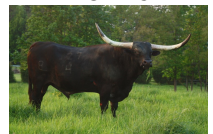

SR DIXIE CHERRY

BL NIGHT CHEX