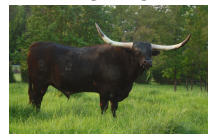

SR DIXIE CHERRY

BL NIGHT CHEX