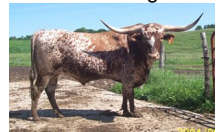

Overwhelming Icon