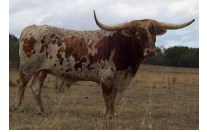

SHAMROCK SUGAR BABY

Concealed Weapon

WS MIDNIGHT

Cowboy Catchit Chex

SHAMROCK 2SPOT VAN HORNE

Sharp Shooter 542

HORSESHOE J EXAMPLE

Julio's Thunder